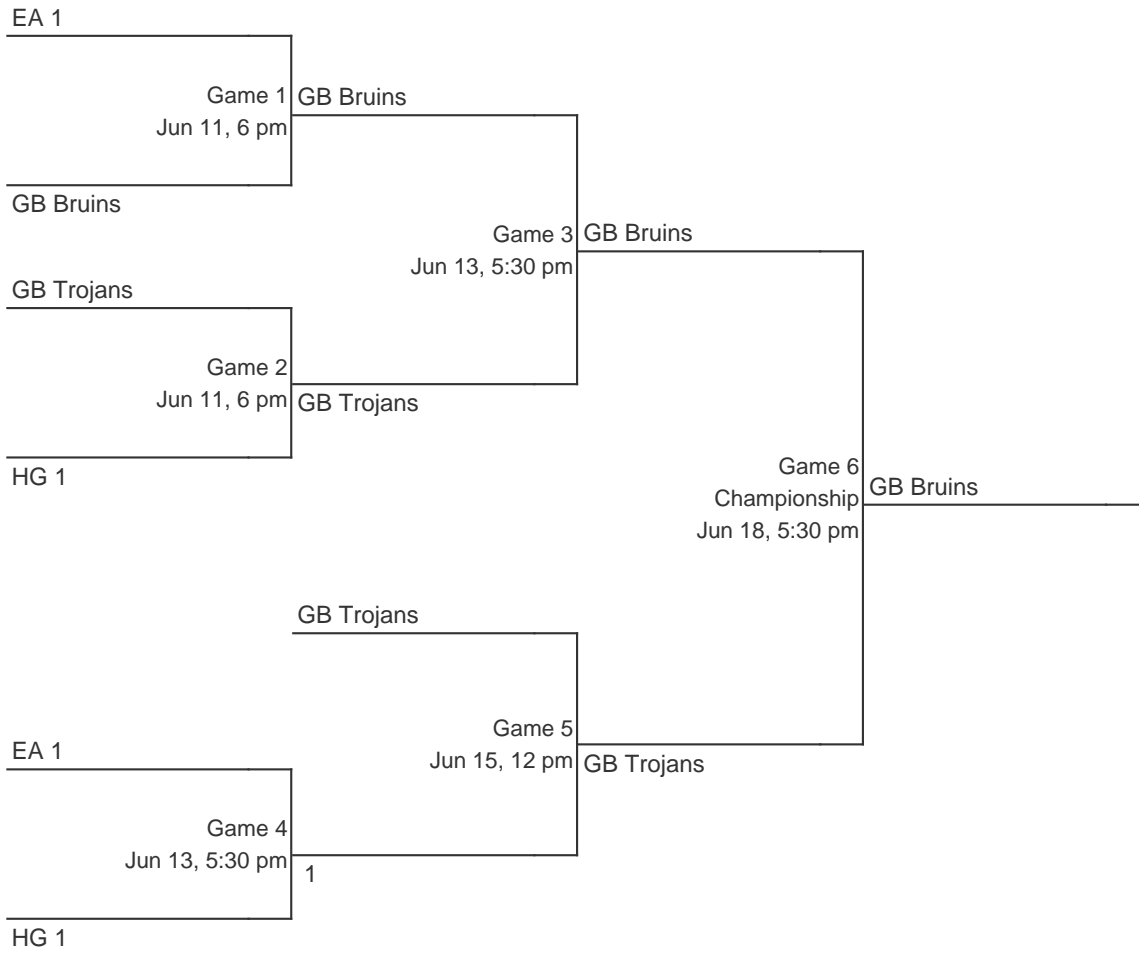

2019 Major TOC Softball

Hosted by Hawaiian Gardens Little League

Hosted at Fedde Sports Complex 21409 Elaine Ave Hawaiian Gardens, CA 90716

Game Information on page 2 · Current as of 11/12/2019

2019 Major TOC Softball

Hosted by Hawaiian Gardens Little League

Hosted at Fedde Sports Complex 21409 Elaine Ave Hawaiian Gardens, CA 90716

Game Information on page 2 - Current as of 11/12/2019

1	Jun 11	6:00 PM	 East Anaheim 1	vs	 Greater Bell... Bruins	Fedde Sports Complex	Small Field	Winner advances to Game 3	Loser advances to Game 4
2	Jun 11	6:00 PM	 Greater Bellflower Trojans	vs	 Hawaiian Gar... 1	Fedde Sports Complex	Big Field	Winner advances to Game 3	Loser advances to Game 4
3	Jun 13	5:30 PM	 Greater Bellflower Bruins	vs	 Greater Bell... Trojans	Fedde Sports Complex	Small Field	Winner advances to Game 6	Loser advances to Game 5
4	Jun 13	5:30 PM	 East Anaheim 1	vs	 Hawaiian Gar... 1	Fedde Sports Complex	Big Field	Winner advances to Game 5	
5	Jun 15	12:00 PM	 Greater Bellflower Trojans	vs	 1	Fedde Sports Complex	Small Field	Winner advances to Game 6	
6	Jun 18	5:30 PM	 Greater Bellflower Bruins	vs	 Greater Bell... Trojans	Fedde Sports Complex	Small Field	Winner advances to Game 7	Loser advances to Game 7
7	Jun 20	5:30 PM	 Greater Bellflower Bruins	vs	 Greater Bell... Trojans	Fedde Sports Complex	Small Field		