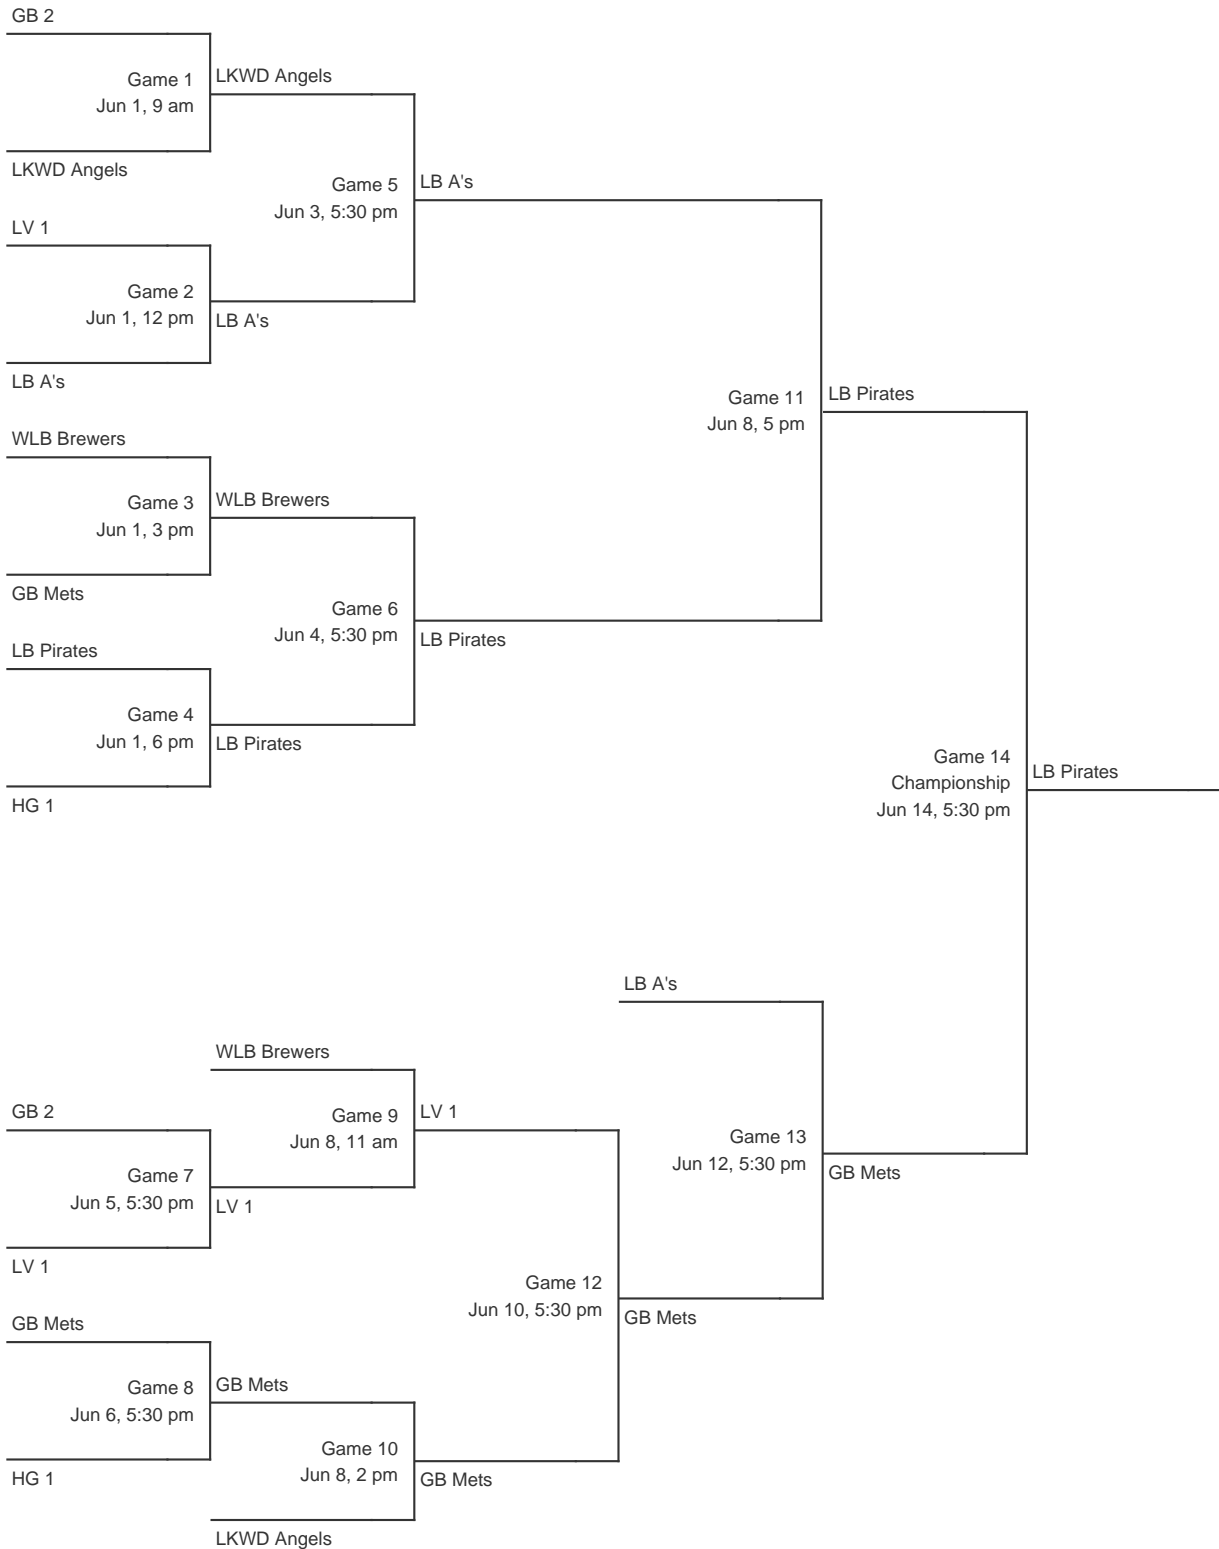

2019 Minor B TOC

Hosted by Hawaiian Gardens Little League

Hosted at Fedde Sports Complex 21409 Elaine Ave Hawaiian Gardens, CA 90716

Game Information on pages 2-3 · Current as of 11/12/2019

2019 Minor B TOC

Hosted by Hawaiian Gardens Little League

Hosted at Fedde Sports Complex 21409 Elaine Ave Hawaiian Gardens, CA 90716

Game Information on pages 2-3 - Current as of 11/12/2019

1	Jun 1	9:00 AM	Greater Bellflower 2	vs	Lakewood Angels	Fedde Sports Complex	Small Field	Winner advances to Game 5	Loser advances to Game 7
2	Jun 1	12:00 PM	Lakewood Village 1	vs	Long Beach A's	Fedde Sports Complex	Small Field	Winner advances to Game 5	Loser advances to Game 7
3	Jun 1	3:00 PM	West Long Beach Brewers	vs	Greater Bell... Mets	Fedde Sports Complex	Small Field	Winner advances to Game 6	Loser advances to Game 8
4	Jun 1	6:00 PM	Long Beach Pirates	vs	Hawaiian Gar... 1	Fedde Sports Complex	Small Field	Winner advances to Game 6	Loser advances to Game 8
5	Jun 3	5:30 PM	Lakewood Angels	vs	Long Beach A's	Fedde Sports Complex	Small Field	Winner advances to Game 11	Loser advances to Game 10
6	Jun 4	5:30 PM	West Long Beach Brewers	vs	Long Beach Pirates	Fedde Sports Complex	Small Field	Winner advances to Game 11	Loser advances to Game 9
7	Jun 5	5:30 PM	Greater Bellflower 2	vs	Lakewood Vil... 1	Fedde Sports Complex	Small Field	Winner advances to Game 9	
8	Jun 6	5:30 PM	Greater Bellflower Mets	vs	Hawaiian Gar... 1	Fedde Sports Complex	Small Field	Winner advances to Game 10	
9	Jun 8	11:00 AM	West Long Beach Brewers	vs	Lakewood Vil... 1	Fedde Sports Complex	Small Field	Winner advances to Game 12	
10	Jun 8	2:00 PM	Greater Bellflower Mets	vs	Lakewood Angels	Fedde Sports Complex	Small Field	Winner advances to Game 12	