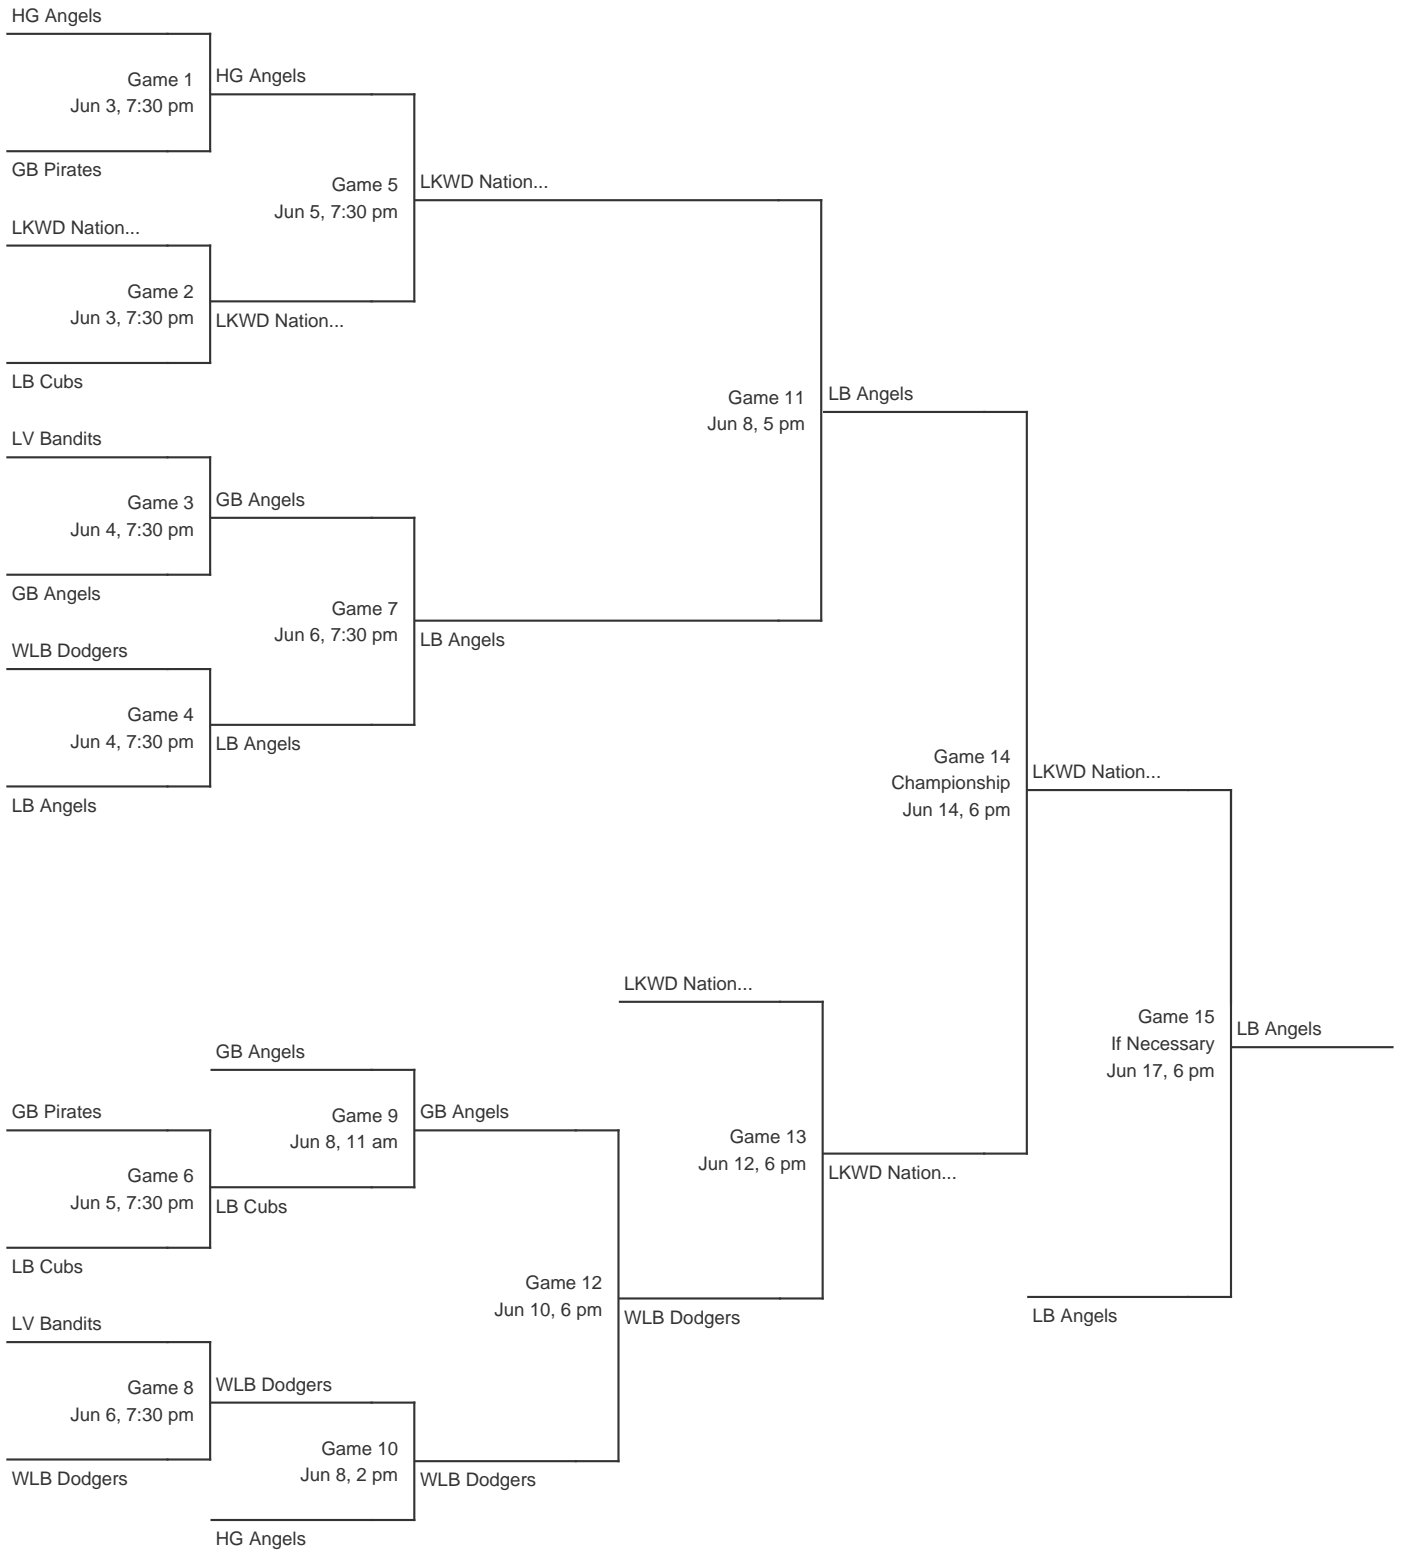

2019 Major TOC

Hosted by Long Beach Little League

Hosted at Stearns Champions Park 4620 E. 23rd St. Long Beach, CA 90815

Game Information on pages 2-3 · Current as of 11/12/2019

2019 Major TOC

Hosted by Long Beach Little League

2019 Major TOC

Hosted by Long Beach Little League

Hosted at Stearns Champions Park 4620 E. 23rd St. Long Beach, CA 90815

Game Information on pages 2-3 - Current as of 11/12/2019

| | | | | | | | | | |
|----|--------|---------|---------------------------|----|-------------------------|---------|--------------|----------------------------|---------------------------|
| 11 | Jun 8 | 5:00 PM | Lakewood Nationals | vs | Long Beach Angels | Stearns | Murphy Field | Winner advances to Game 14 | Loser advances to Game 13 |
| 12 | Jun 10 | 6:00 PM | Greater Bellflower Angels | vs | West Long Be... Dodgers | Stearns | Murphy Field | Winner advances to Game 13 | |
| 13 | Jun 12 | 6:00 PM | Lakewood Nationals | vs | West Long Be... Dodgers | Stearns | Murphy Field | Winner advances to Game 14 | |
| 14 | Jun 14 | 6:00 PM | Long Beach Angels | vs | Lakewood Nationals | | | Winner advances to Game 15 | Loser advances to Game 15 |
| 15 | Jun 17 | 6:00 PM | Lakewood Nationals | vs | Long Beach Angels | Stearns | Murphy Field | | |
| 16 | Nov 12 | 8:50 AM | Loser | vs | Loser | | | | |