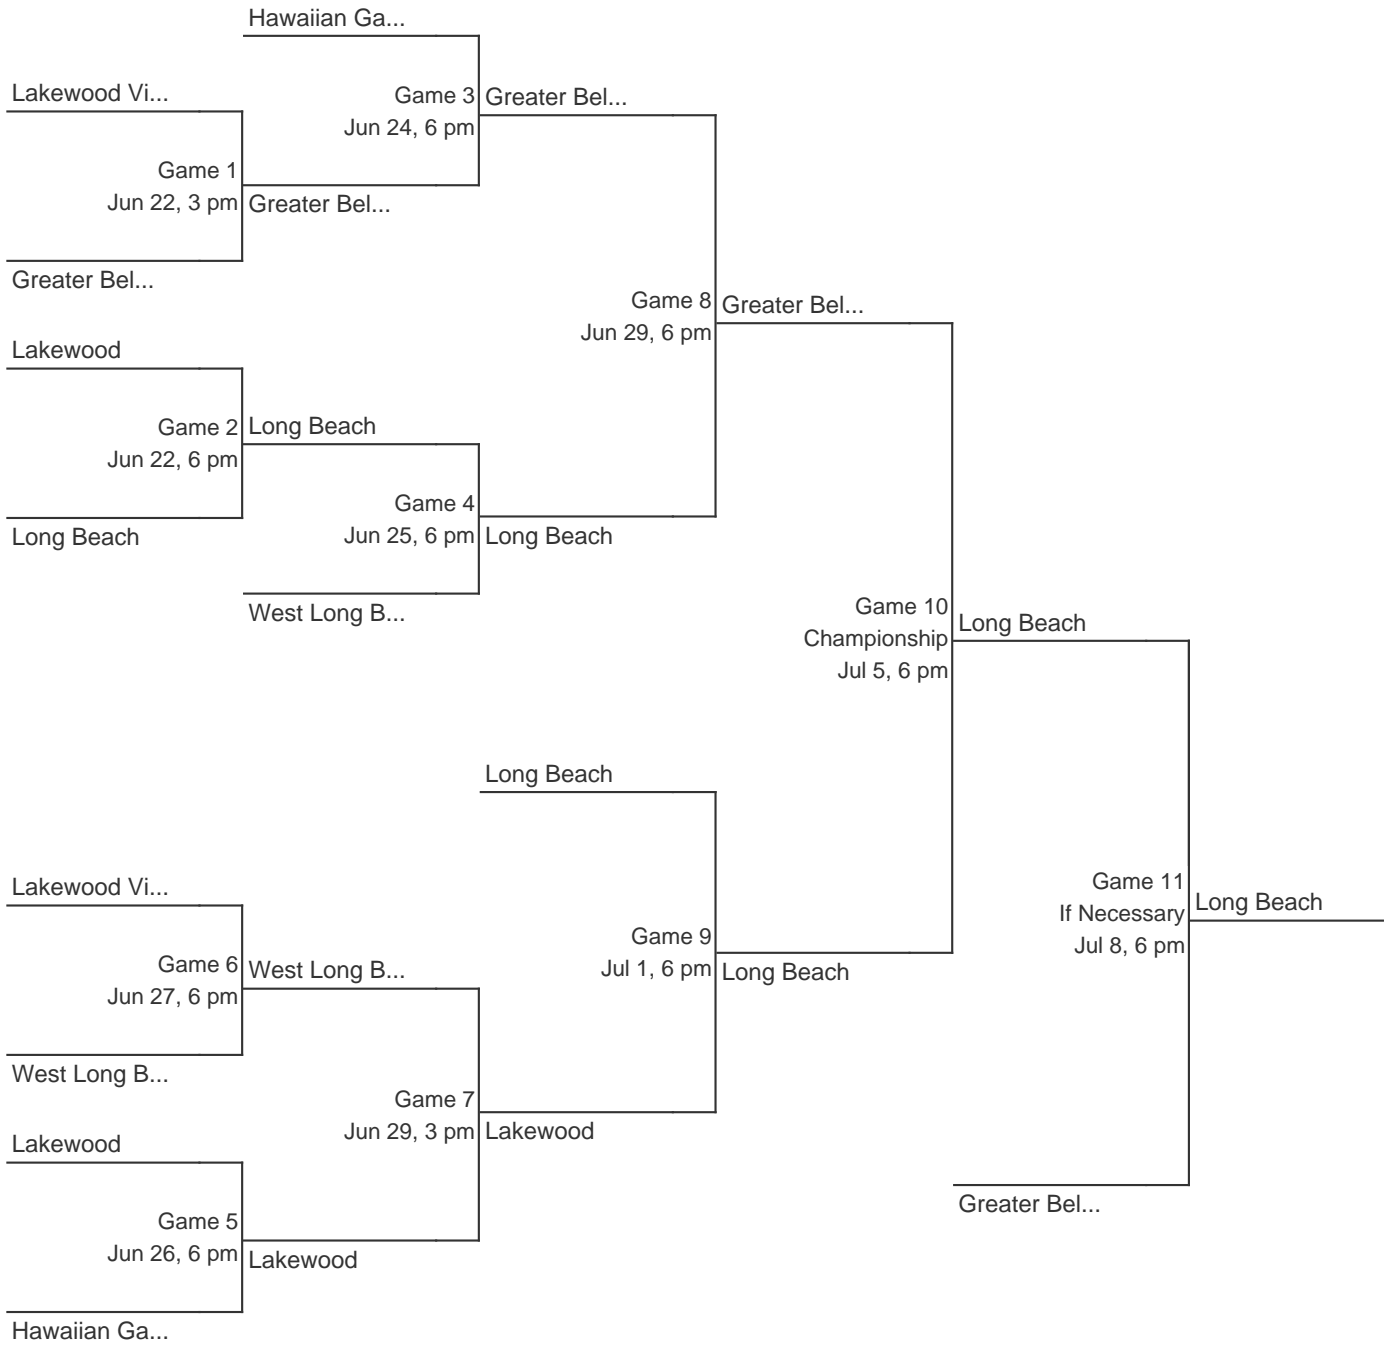

2019 Major District 38 All Star

Directed by District 38 and hosted by Long Beach Little League
Hosted at Stearns Champions Park 4620 E. 23rd St. Long Beach, CA 90815

Game Information on pages 2-3 · Current as of 11/12/2019

2019 Major District 38 All Star

Directed by District 38 and hosted by Long Beach Little League

Hosted at Stearns Champions Park 4620 E. 23rd St. Long Beach, CA 90815

Game Information on pages 2-3 - Current as of 11/12/2019

11	Jul 8	6:00 PM	 Long Beach All Star	vs	 Greater Bell... All Star	Stearns	Murphy Field
----	-------	---------	---	----	--	---------	--------------

12	Nov 12	8:48 AM	Winner	vs	Loser
----	--------	---------	--------	----	-------
